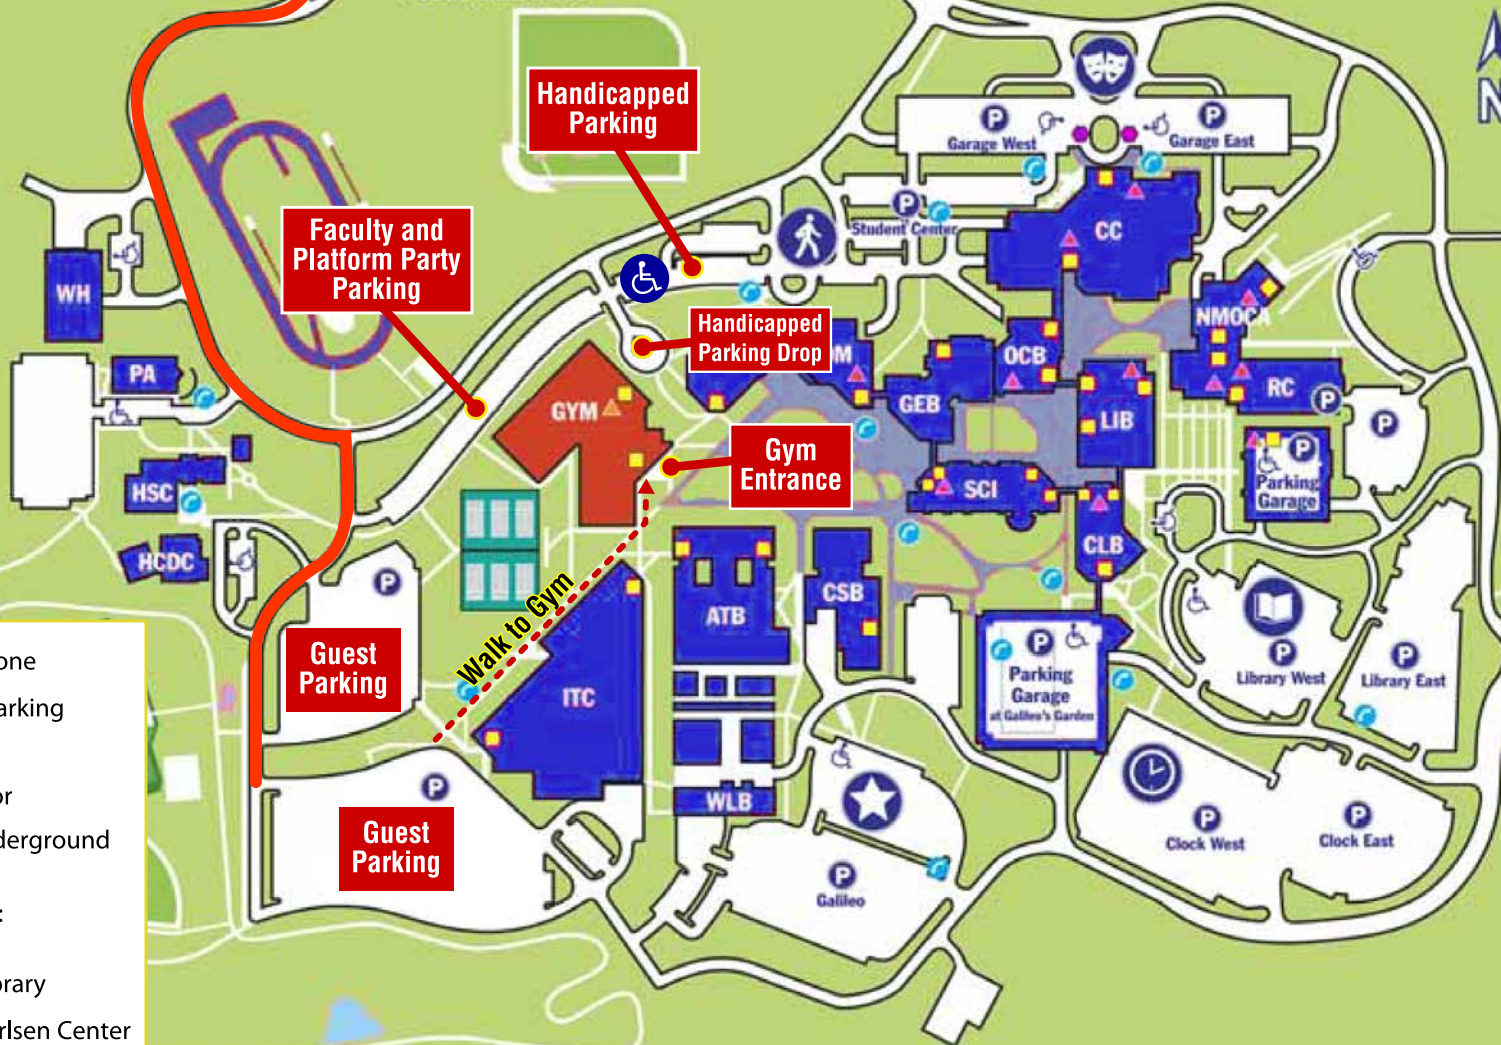

College Boulevard

College Boulevard
West Entrance

College Boulevard
East Entrance

Quivira Road

Quivira Entrance

Handicapped
Parking

Faculty and
Platform Party
Parking

Handicapped
Parking Drop

Gym
Entrance

Guest
Parking

Guest
Parking

Walk to Gym

- Emergency Phone
- Handicapped Parking
- Elevator
- Automatic Door
- Accessible Underground Entrance

Campus landmarks:

Train	Library
Galileo	Carlsen Center
Clock	Student Center

Johnson County Community College